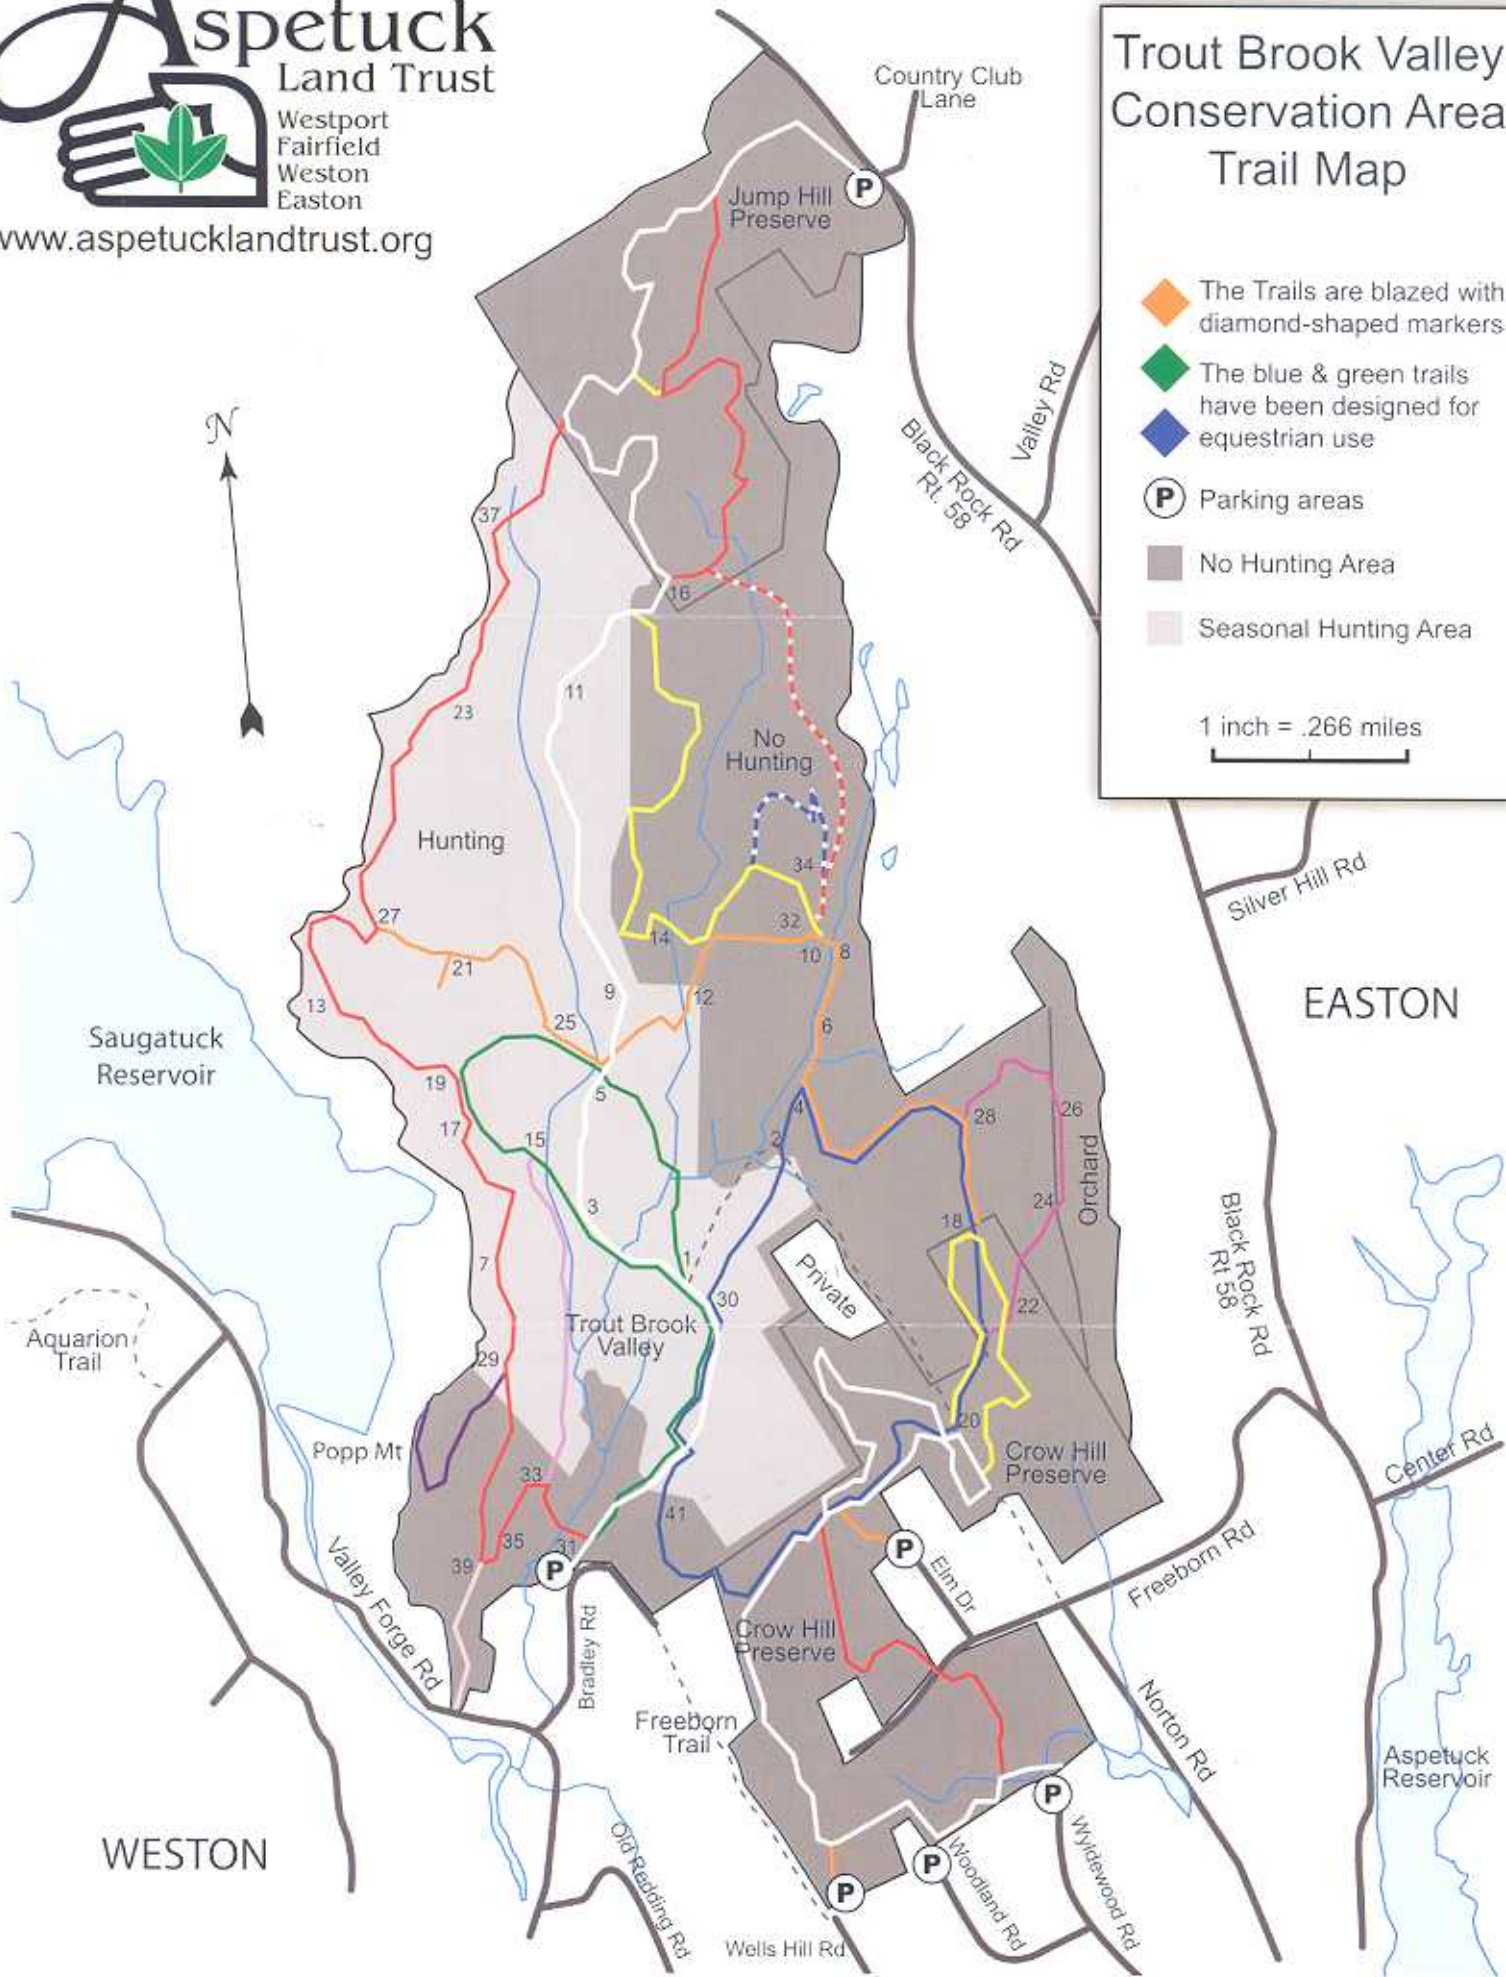

Aspetuck
Land Trust

Westport
Fairfield
Weston
Easton

www.aspetucklandtrust.org

Trout Brook Valley Conservation Area Trail Map

-  The Trails are blazed with diamond-shaped markers
-  The blue & green trails have been designed for equestrian use
-  The blue & green trails have been designed for equestrian use
-  Parking areas
-  No Hunting Area
-  Seasonal Hunting Area

1 inch = .266 miles

WESTON

EASTON